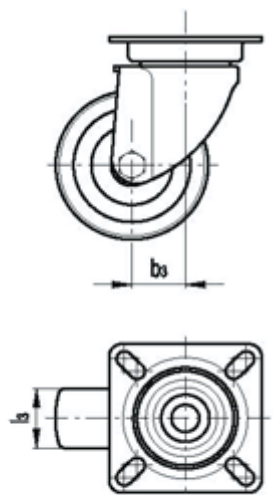

Data Sheet

Article number: 2314452011
Description: E+G rubber wheel 452011
RE.C7-080-SBL Turning plate without brake

Measures

B	= 60	H	= 104
b1	= 38	L	= 60
b2	= 48	l1	= 38
b3	= 25	l2	= 48
Code	= 452011	l3	= 24
D	= 80	s	= 6
Dynamic load (N)	= 550	Type	= RE.C7-080-SBL
g	= 430		